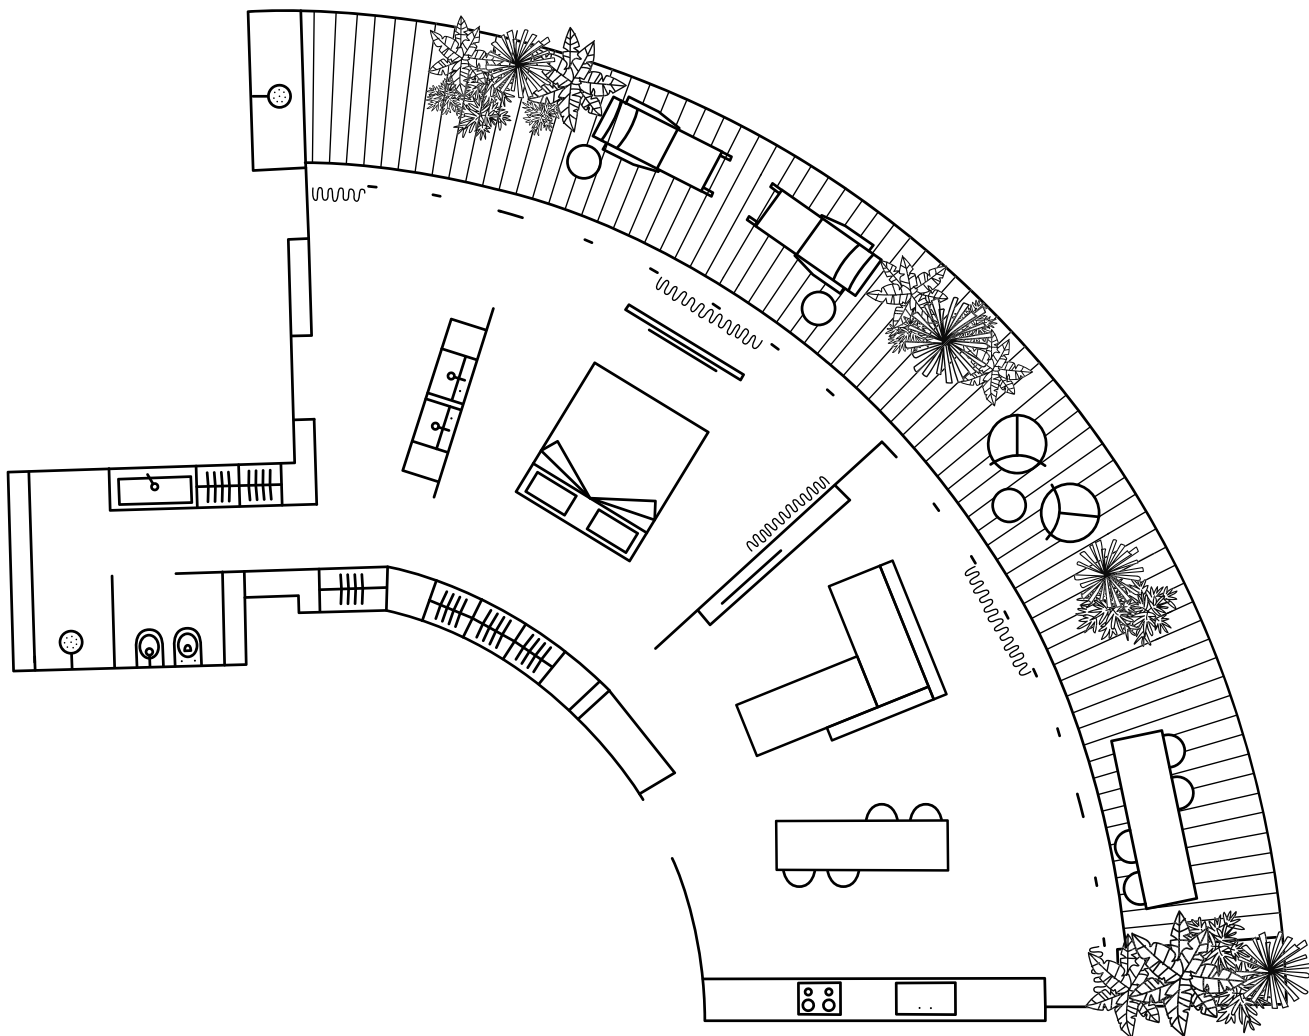

Le Residenze

Residenza I

88 m² indoor

49 m² outdoor

VICTORIA PALACE

★★★★