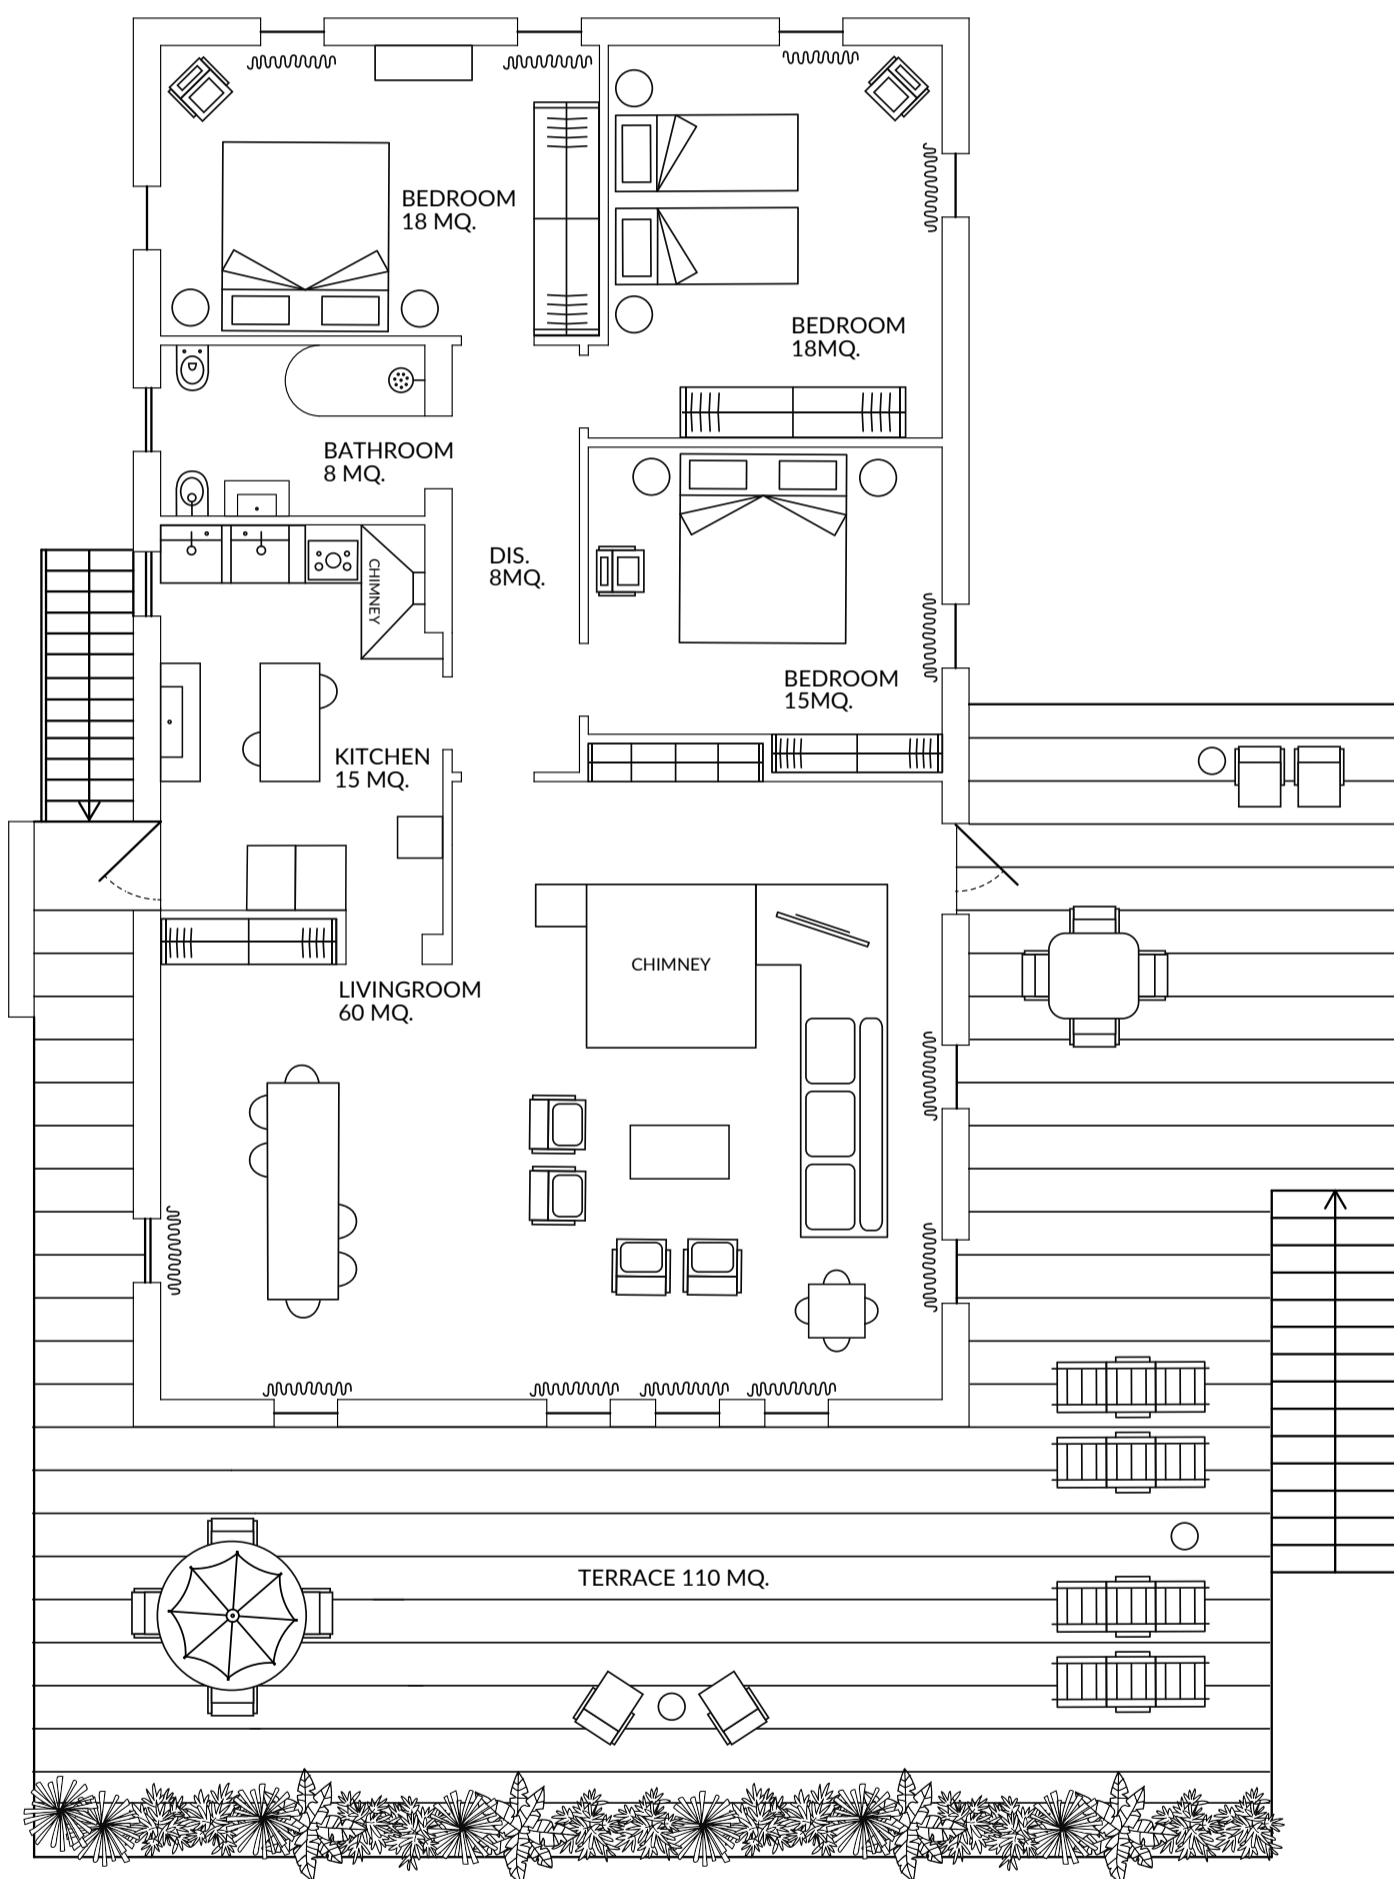

Villa Cipressi

INDICATIVE DRAWING
INDOOR
1° FLOOR

1° FLOOR
110 m² indoor

VICTORIA PALACE

★★★★