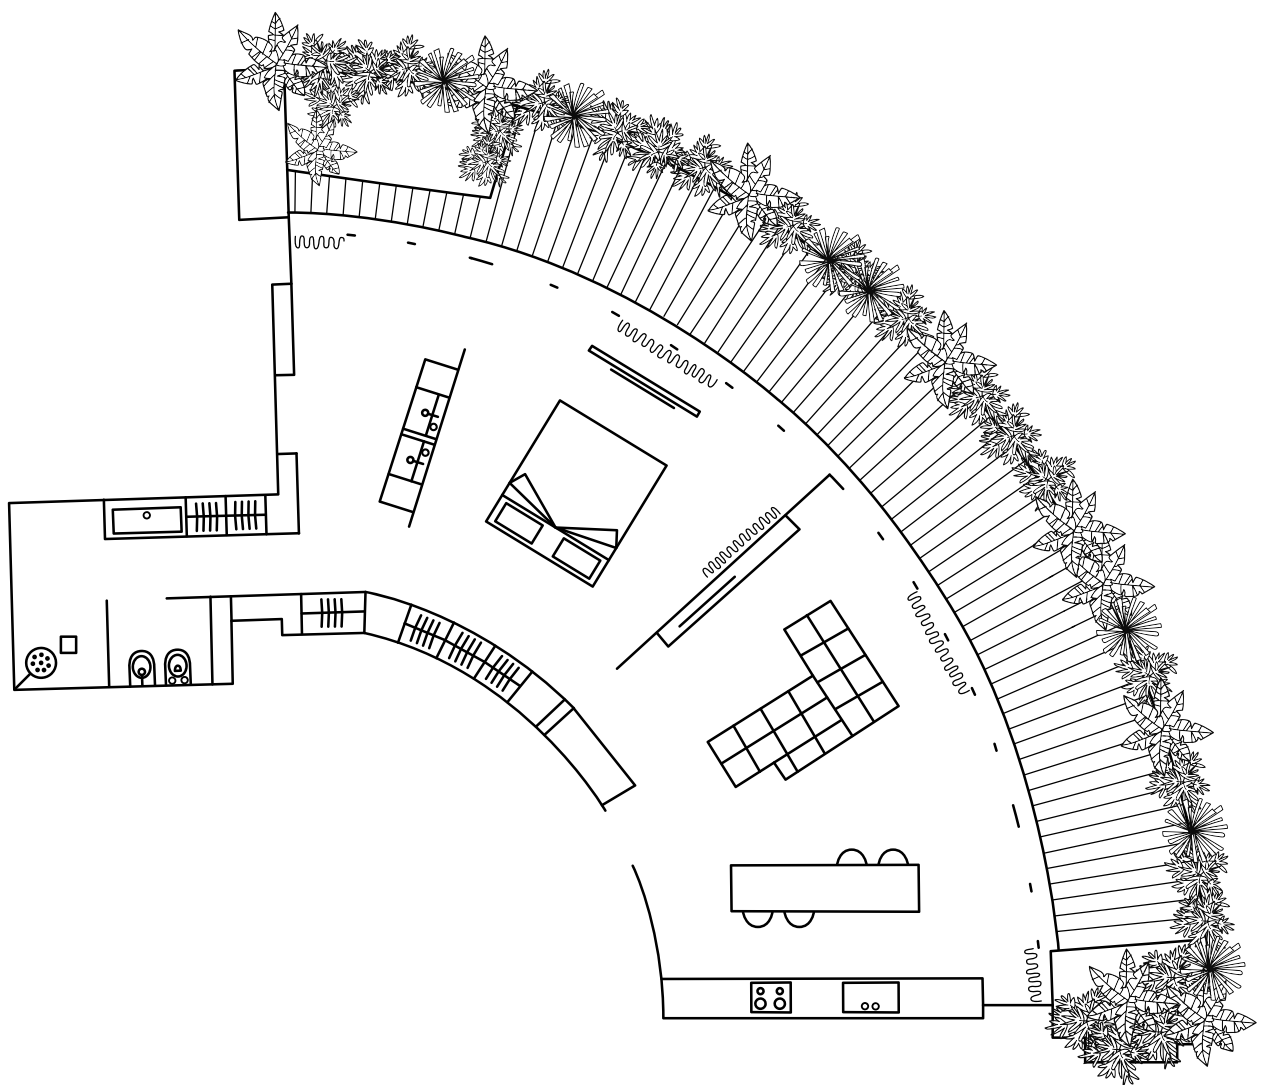

Le Residenze

88 m² indoor
49 m² outdoor

Residenza I

VICTORIA PALACE

★★★★